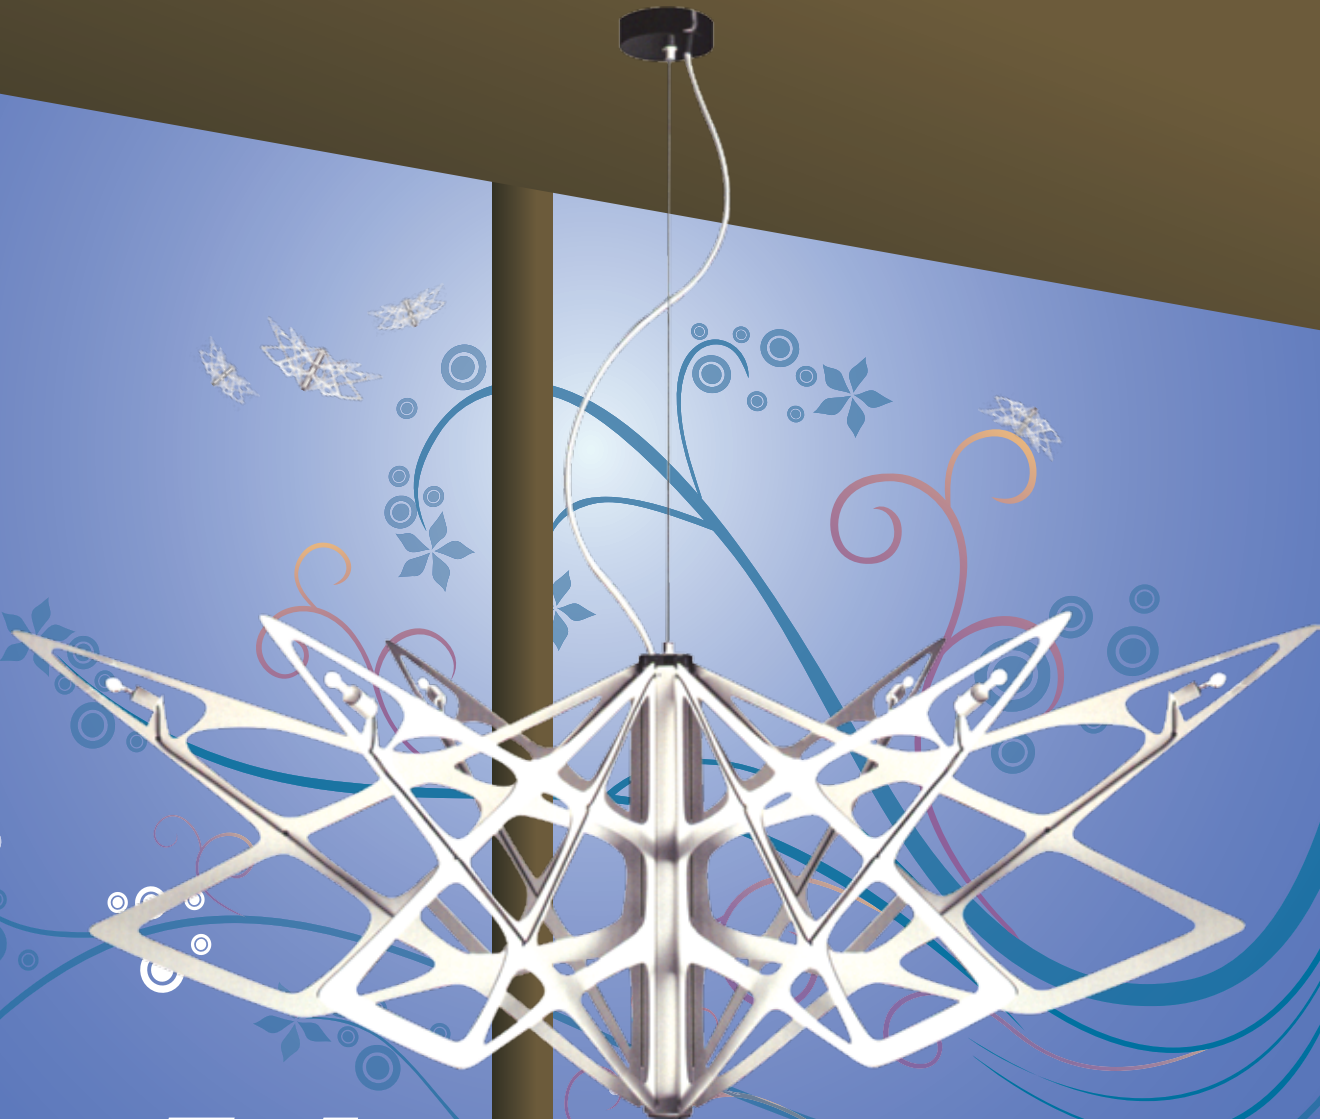

Fly - Light

Lamp: 6 x 35W 12V GY6.35
Colour: Black / White
Size: D: 85cm

movelight®
www.movelight.com