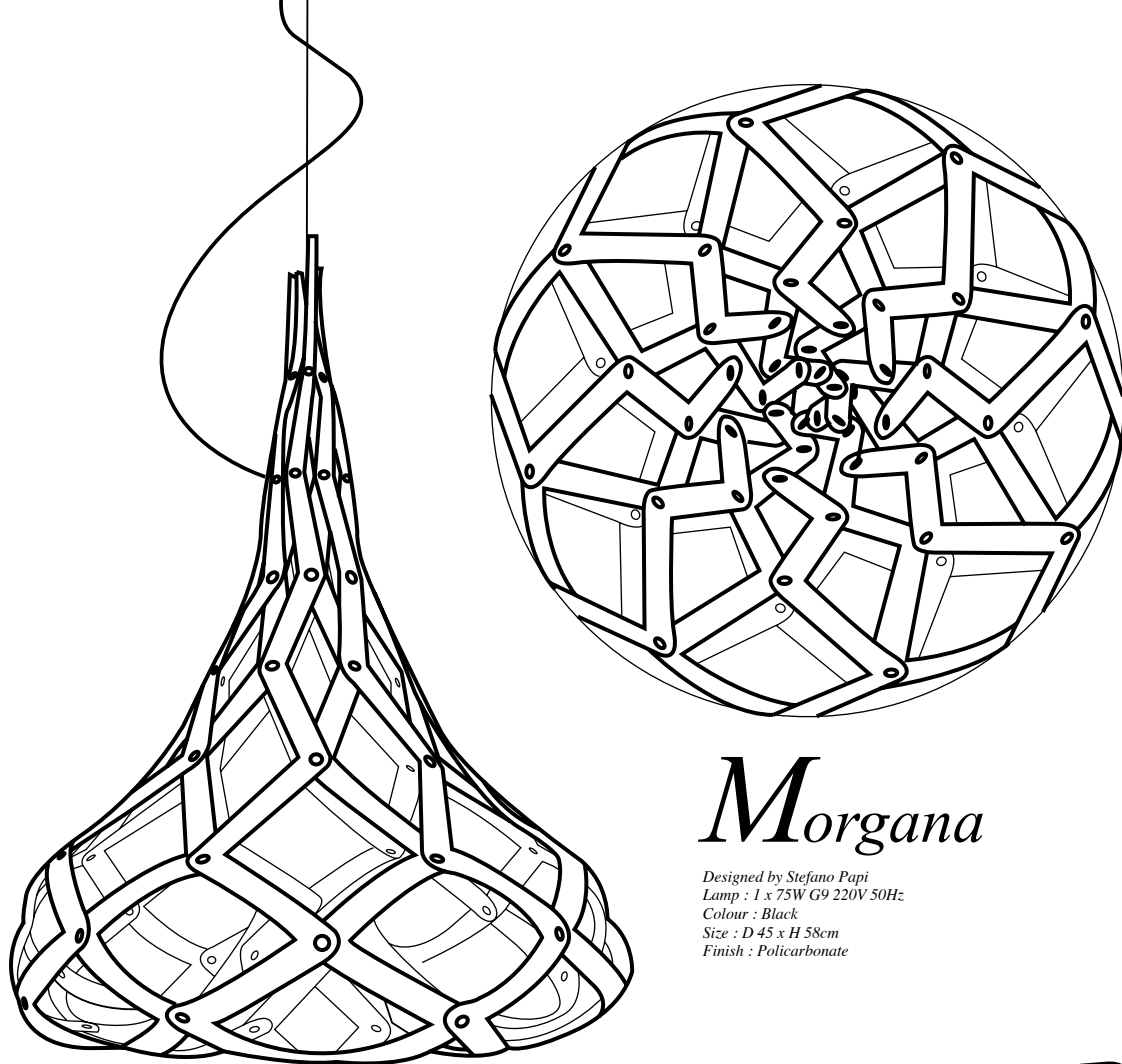

Size : W 38 x H 38 x H 42/200cm

Finish : Matt White

muranodue

All details are subject to changes without prior notice.

23

Ledbell

Designed by Burkhard Panteleit
Lamp : 12 x 1.2W LED
Colour : Red / White
Size : W 38 x H 42/
Finish : White