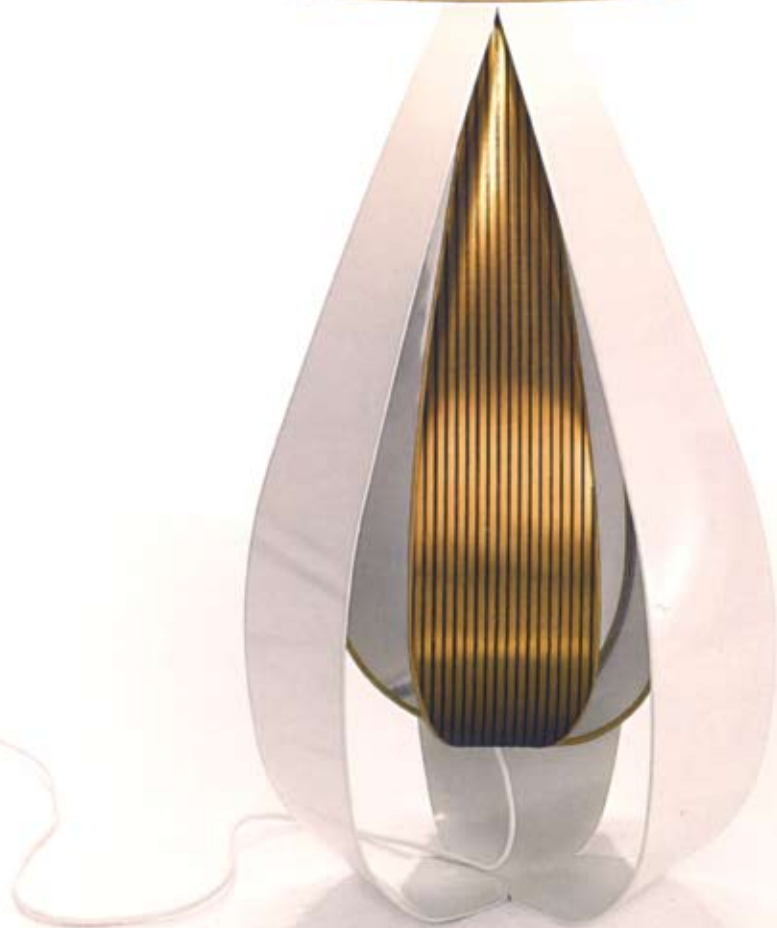

Globa

Playing with light and colors, changing the perspective. Globa is a blown methacrylate hanging lamp with an internal metal reflector that has been produced using the spin-forming process and subsequently processed with a 3D laser. The luminous effect has been achieved by placing pieces of 3M "Radiant Color Film" between the reflector and the sphere, creating colored reflections that change depending on the viewing angle.

Colour : Black
Size : D 60 x H 45/180cm
Finish : Black

ALT LUCIALTERNATIVE

All details are subject to changes without prior notice.

Superba

Lamp : 4 x 60W E27 230V
Materials : metal / fabric lampshades
Size : Ø 77 x H 116cm

Colibri

FOSCARINI

Colibri is the result of a continual line that draws a bird with a rounded head and a long tail, which become in turn a little diffuser and an adjustable stem to orientate towards the light.