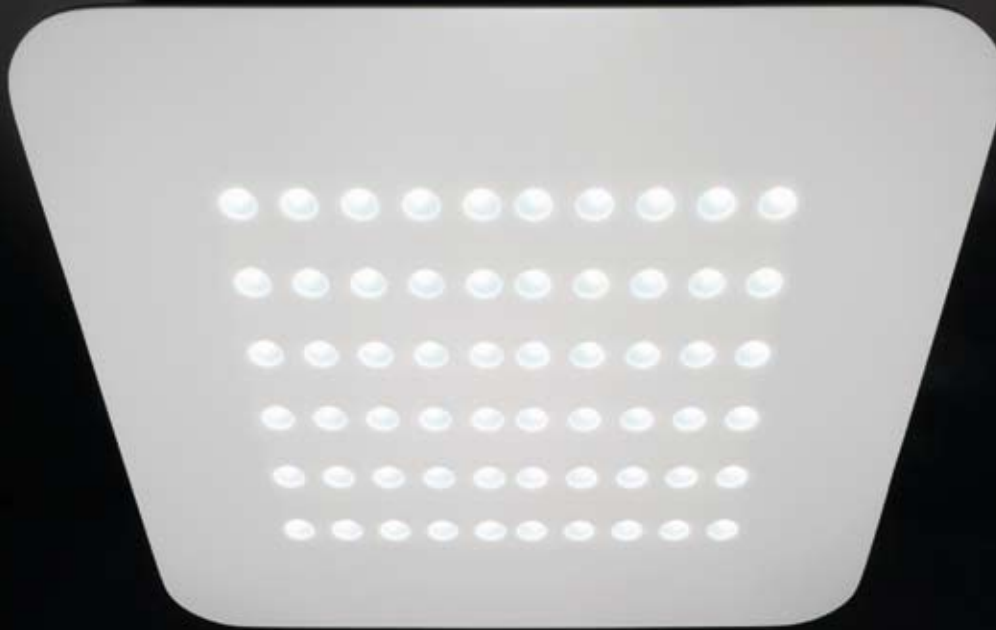

Matilde

*Designed by Marco Bosisio
Lamp : 60 Led-24W 3000K
Colour : White
Size : L 46 x W 46 x H 150cm
Finish : White*

FontanaArte