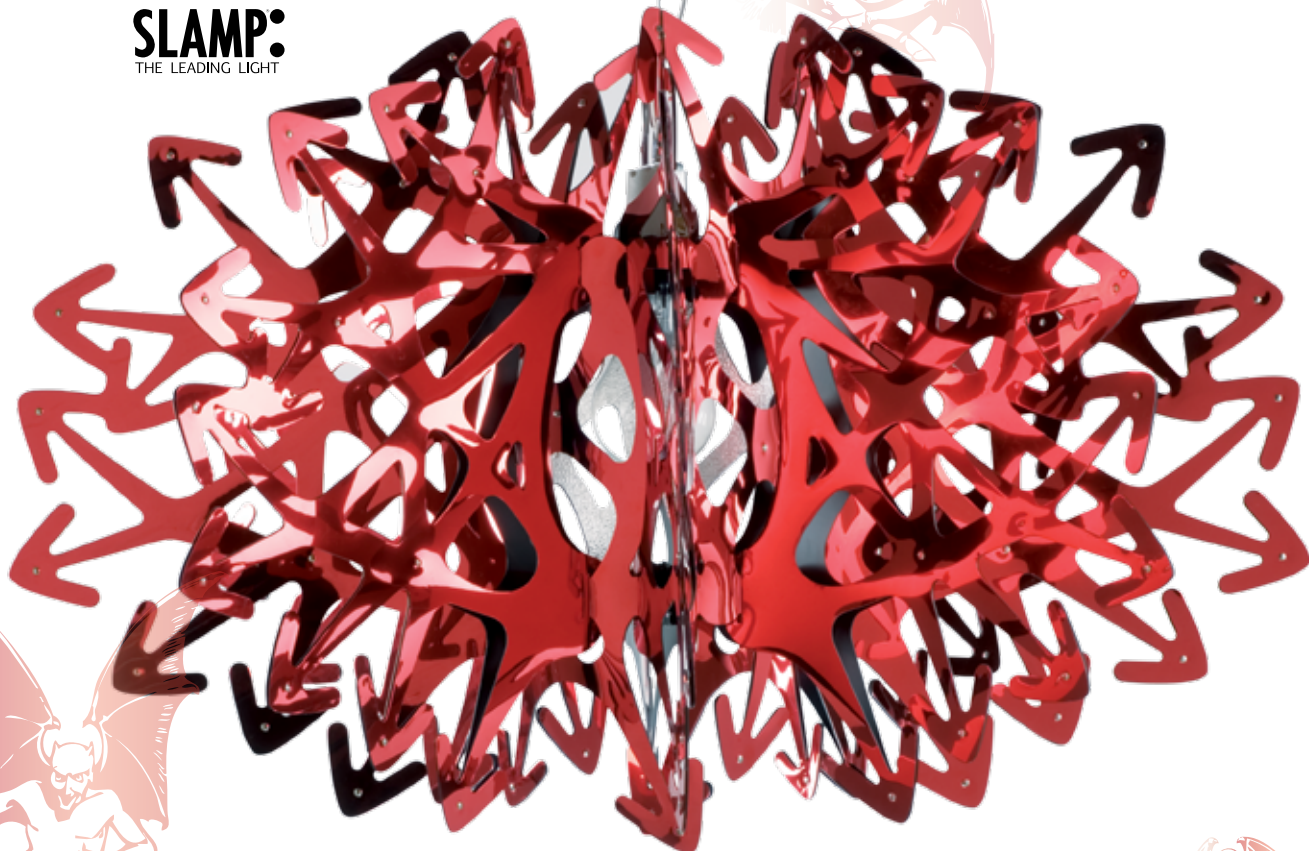

G

Devil

Designed by Nigel Coates
Lamp : 1 x 200W E27 220V 50Hz
Colour : Red
Size : 115 x H 69/220cm
Finish : Steelflex

SLAMP:
THE LEADING LIGHT

All details are subject to changes without prior notice.

Lunar