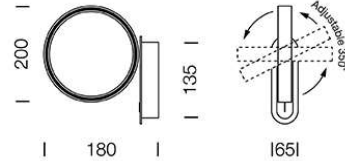

Project :

Sale :

---

<b>ITEMCODE</b>	: TIESEL
<b>SERIES</b>	: TIESEL
<b>BRAND</b>	: LAMPTITUDE INTERNATIONAL
<b>LAMP TYPE</b>	: LED
<b>LAMP BASE</b>	: 1*LED 9W
<b>DESCRIPTION</b>	: WALL LAMP
<b>INSTALLATION</b>	: SURFACE MOUNTED WALL
<b>MATERIAL</b>	: METAL
<b>COLOR</b>	: WHITE,BLACK/WHITE,WOOD
<b>CONTROL GEAR</b>	: N/A
<b>REFLECTOR</b>	: N/A
<b>DRIVER</b>	: INCLUDED

Address line