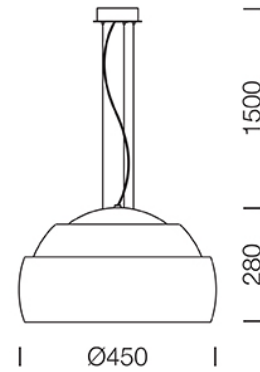

## Dimension

## Specification

ITEM CODE	:	BONNO-P-CP
SERIES	:	BONNO
BRAND	:	LAMPTITUDE
LAMP TYPE	:	COMPACT FLOURESCENT OR LED
LAMP BASE	:	1*E27 MAX 40W
DESCRIPTION	:	PENDANT LAMP
INSTALLATION	:	SURFACE MOUNTED BASE
MATERIAL	:	STEEL, OPAL GLASS
COLOR	:	CHROME
CONTROL GEAR	:	N/A
REFLECTOR	:	N/A