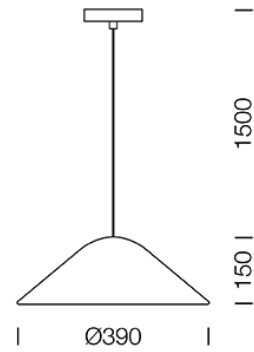

## Dimension

## Specification

ITEM CODE	:	DAMO-P-BRS
SERIES	:	DAMO
BRAND	:	LAMPTITUDE
LAMP TYPE	:	INCANDESCENT OR LED
LAMP BASE	:	2*E27 MAX 40W
DESCRIPTION	:	PENDANT LAMP
INSTALLATION	:	SURFACE MOUNTED BASE
MATERIAL	:	BRASS STEEL, GLASS
COLOR	:	BRASS
CONTROL GEAR	:	N/A
REFLECTOR	:	N/A