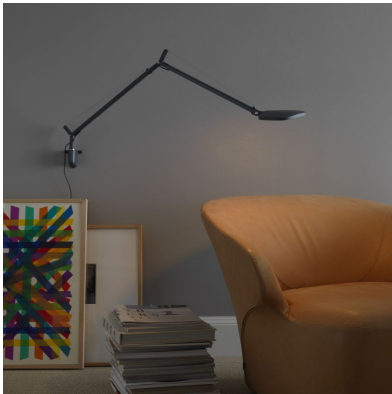

# VOLÉE

Odo Fioravanti, 2016

Volée is a Led luminaire of the latest generation, in which the formal research is combined with technological innovation. Featured by an essential design, Volée switches on with an almost tennis-style gesture: a simple wave of the hand under the head of this lamp activates an electronic device that switches the light on or off without any contact. A touch sensor over the head allows the flow of light to be regulated to four different levels of intensity (40%, 60%, 100%, 0%). A Time Out system automatically switches the lamp off after it has been on for 5 hours. The lamps consists of a head and of structural rods in extruded aluminum and joints in die-cast aluminum. The tension for the hidden-spring balancing mechanisms is provided by steel wires that allow to orientate the light emission with a fluid movement. Available in four different finishes with matt paint in white, anthracite grey and fluorescent yellow, Volée is suitable for every kind of environment, both modern and traditional.

### **VOLÉE**

*Wall Lamp*

### **VOLÉE**

*Table Lamp*

## TECHNICAL SHEET

Table, floor and wall lamp with direct light emission and adjustable head. Body in extruded aluminium, head in die cast aluminium, joints in die-cast aluminum and mechanical wires in steel. Provided with base for table, clamp and wall mounting to be combined with the body, available anthracite grey, white and fluorescent yellow. A simple wave of the hand under the head of the lamp activates an electronic device that switches the light on or off without any contact (touchless). A touch sensor over the head allows the flow of light to be regulated to four different levels of intensity (0%, 40%, 60%, 100%). A Time Out system automatically switches the lamp off after it has been on for 5 hours. Once the lamp is switched off, it keeps the last light intensity used. The lamp is supplied with multiple plug. Black power cable, ballast on cable and plug.