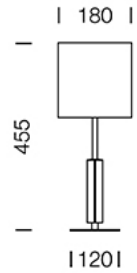

PROJECT : _____

SALE : _____

Lampitude®
TURN ON YOUR ATTITUDE

Product

Dimension

Specification

ITEM CODE	:	198158-660712-L
SERIES	:	MILTON
BRAND	:	LAMPTITUDE
LAMP TYPE	:	COMPACT FLUORESCENT OR LED
LAMP BASE	:	1*E14 MAX 8W
DESCRIPTION	:	TABLE LAMP
INSTALLATION	:	STANDING LAMP
MATERIAL	:	CHROME STEEL, WOOD, FABRIC
COLOR	:	CHROME, WALNUT
CONTROL GEAR	:	N/A
REFLECTOR	:	N/A