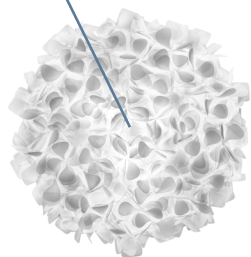

# CLIZIA CEILING-WALL MAMA NON MAMA

DESIGN BY ADRIANO RACHELE

*September, 2018*

Clizia Mama Non Mama is an ode to joy, femininity, primordial love, and pure emotion.

Once illuminated, the lamp's delicate details create plays of light that together cast a positive aura.

Handcrafted from interlocking Cristalflex® petals, all three sizes have a magnetic system.

The light, delicate petals bring a soft breeze of balanced allure into any interior.

LARGE Ø78 x h 25 cm  
3X10W LED Filament E27