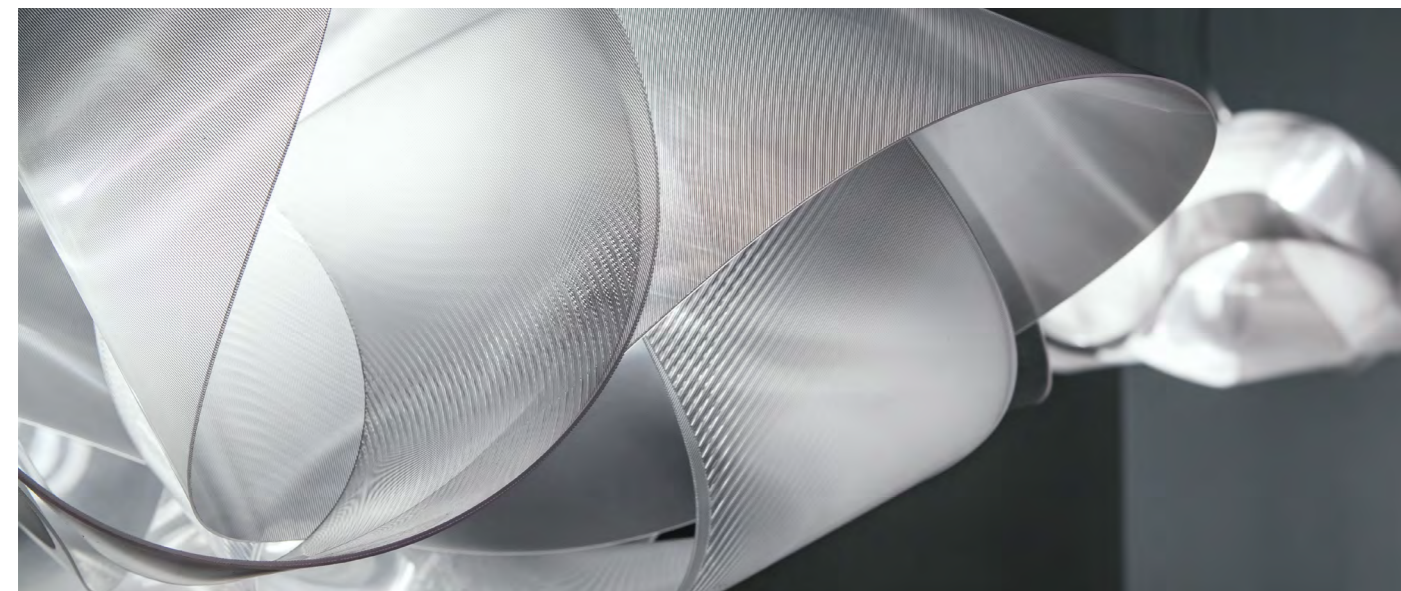

FABULA SUSPENSION

design by Costantino Morosin

Compendium page 214

PRODOTTI	MISURE	COLORI	CODICE
<p>SUSPENSION LARGE</p> <p>Bulbs E27:</p> <p>5 X 10W LED Filament</p> <p>Made of: Lentiflex®</p> <p>With: MagneticSystem® Push-Pull System</p> <p>Weight: net Kg 2,20 - gross Kg 5,8</p> <p>Package: 62 x 64 x h 34</p> <p>CE IP 20</p>	 <p>h1: maximum cable length</p> <p>BULBS DISPOSITION</p>  <p>PERSPECTIVE VIEW BOTTOM VIEW</p>	<p>PRISMA</p>	<p>FAB90SOS0003LE000</p>
<p>SUSPENSION</p> <p>Bulbs E27:</p> <p>3 X 10W LED Filament</p> <p>Made of: Lentiflex®</p> <p>With: MagneticSystem® Push-Pull System</p> <p>Weight: net Kg 1,10 - gross Kg 3,20</p> <p>Package: 57 x 57 x h.29 cm</p> <p>CE IP 20</p>	 <p>h1: maximum cable length</p> <p>BULBS DISPOSITION</p>  <p>PERSPECTIVE VIEW BOTTOM VIEW</p>	<p>PRISMA</p>	<p>FAB90SOS0000LE000</p>

FABULA CEILING/WALL

design by Costantino Morosin

Compendium page 214

PRODOTTI	MISURE	COLORI	CODICE
<p>CEILING/ WALL LARGE</p> <p>Bulbs E27:</p> <p>5 X 10W LED Filament</p> <p>Made of: Lentiflex®</p> <p>With: MagneticSystem®</p> <p>Weight: net Kg 2,20 - gross Kg 5,8</p> <p>Package: 62 x 64 x h 34</p> <p>CE IP 20</p>	 <p>BULBS DISPOSITION</p> 	<p>PRISMA</p>	<p>FAB90PLF0003LE000</p>
<p>CEILING / WALL</p> <p>Bulbs E27:</p> <p>3 X 10W LED Filament</p> <p>Made of: Lentiflex®</p> <p>With: MagneticSystem®</p> <p>Weight: net Kg 1,10 - gross Kg 3,20</p> <p>Package: 57 x 57 x h.29 cm</p> <p>CE IP 20</p>	 <p>BULBS DISPOSITION</p> 	<p>PRISMA</p>	<p>FAB90PLF0000LE000</p>

FABULA ENTIRE COLLECTION

ENERGY CLASS

This luminaire is compatible with bulbs of the energy classes:

A++ **A+** **A** **B** **C** **D** **E**

LED

SLAMP: FABULA SUSPENSION 874/2012

This luminaire is compatible with bulbs of the energy classes: