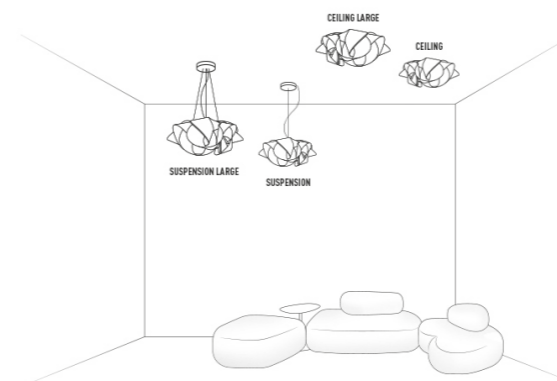

FABULA SUSPENSION

design by Costantino Morosin

Compendium page 214

PRODOTTI	MISURE	COLORI	CODICE
<p>SUSPENSION LARGE</p> <p>Bulbs E27:</p> <p>5 X 10W LED Filament</p> <p>Made of: Lentiflex®</p> <p>With: MagneticSystem® Push-Pull System</p> <p>Weight: net Kg 2,20 - gross Kg 5,8</p> <p>Package: 62 x 64 x h 34</p> <p>CE IP 20</p>	 <p>h1: maximum cable length</p> <p>BULBS DISPOSITION</p>  <p>PERSPECTIVE VIEW BOTTOM VIEW</p>	<p>PRISMA</p>	<p>FAB90SOS0003LE000</p>
<p>SUSPENSION</p> <p>Bulbs E27:</p> <p>3 X 10W LED Filament</p> <p>Made of: Lentiflex®</p> <p>With: MagneticSystem® Push-Pull System</p> <p>Weight: net Kg 1,10 - gross Kg 3,20</p> <p>Package: 57 x 57 x h.29 cm</p> <p>CE IP 20</p>	 <p>h1: maximum cable length</p> <p>BULBS DISPOSITION</p>  <p>PERSPECTIVE VIEW BOTTOM VIEW</p>	<p>PRISMA</p>	<p>FAB90SOS0000LE000</p>

FABULA CEILING/WALL

design by Costantino Morosin

Compendium page 214

PRODOTTI	MISURE	COLORI	CODICE
<p>CEILING/ WALL LARGE</p> <p>Bulbs E27:</p> <p>5 X 10W LED Filament</p> <p>Made of: Lentiflex®</p> <p>With: MagneticSystem®</p> <p>Weight: net Kg 2,20 - gross Kg 5,8</p> <p>Package: 62 x 64 x h 34</p> <p>CE IP 20</p>	 <p>BULBS DISPOSITION</p> 	<p>PRISMA</p>	<p>FAB90PLF0003LE000</p>
<p>CEILING / WALL</p> <p>Bulbs E27:</p> <p>3 X 10W LED Filament</p> <p>Made of: Lentiflex®</p> <p>With: MagneticSystem®</p> <p>Weight: net Kg 1,10 - gross Kg 3,20</p> <p>Package: 57 x 57 x h.29 cm</p> <p>CE IP 20</p>	 <p>BULBS DISPOSITION</p> 	<p>PRISMA</p>	<p>FAB90PLF0000LE000</p>

FABULA ENTIRE COLLECTION

ENERGY CLASS

This luminaire is compatible with bulbs of the energy classes:

A++ **A+** **A** **B** **C** **D** **E**

LED

SLAMP: FABULA SUSPENSION 874/2012

This luminaire is compatible with bulbs of the energy classes:

A++ **A+** **A** **B** **C** **D** **E**

LED

SLAMP: FABULA CEILING 874/2012