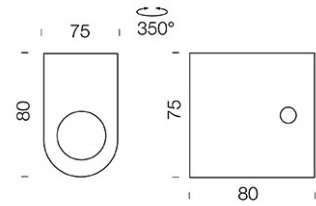

PROJECT : _____

SALE : _____

Lampitude®
TURN ON YOUR ATTITUDE

Product

Dimension

Specification

ITEM CODE	:	TURN-WW
SERIES	:	TURN
BRAND	:	LAMPTITUDE
LAMP TYPE	:	LED
LAMP BASE	:	LED 4.5W 3000K 203 CM
DESCRIPTION	:	WALL LAMP
INSTALLATION	:	SURFACE MOUNTED WALL
MATERIAL	:	POWDER COATED DIE-CAST ALUMINUM LENS
COLOR	:	SANDY WHITE
CONTROL GEAR	:	LED DRIVER INCLUDED
REFLECTOR	:	N/A